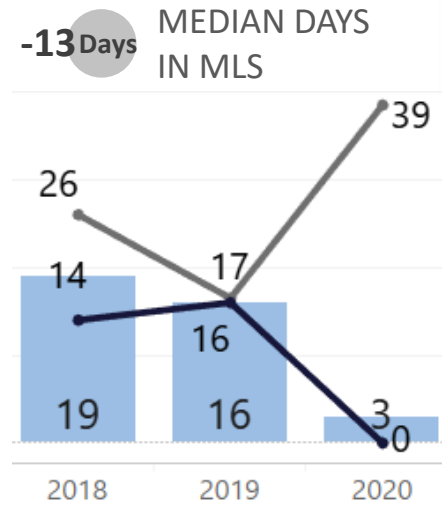

WEEK-TO-WEEK MARKET WATCH

Routt County

August 2 – 8, 2020

■ Single-Family Residence ■ Townhome/Condominium/Multi-Family ■ All

STEAMBOAT SPRINGS
BOARD of REALTORS®

YEAR-TO-YEAR MARKET WATCH

■ Single-Family Residence ■ Townhome/Condominium/Multi-Family ■ All