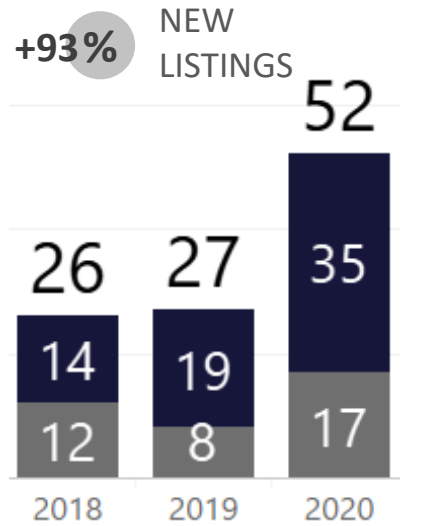

WEEK-TO-WEEK MARKET WATCH

Routt County

August 2 – 8, 2020

■ Single-Family Residence ■ Townhome/Condominium/Multi-Family ■ All

STEAMBOAT SPRINGS
BOARD of REALTORS®

YEAR-TO-YEAR MARKET WATCH

■ Single-Family Residence ■ Townhome/Condominium/Multi-Family ■ All