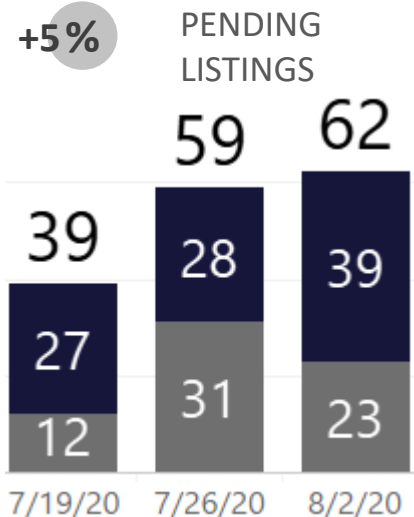

WEEK-TO-WEEK MARKET WATCH

Routt County

August 2 – 8, 2020

■ Single-Family Residence ■ Townhome/Condominium/Multi-Family ■ All

STEAMBOAT SPRINGS
BOARD of REALTORS®

YEAR-TO-YEAR MARKET WATCH

■ Single-Family Residence ■ Townhome/Condominium/Multi-Family ■ All