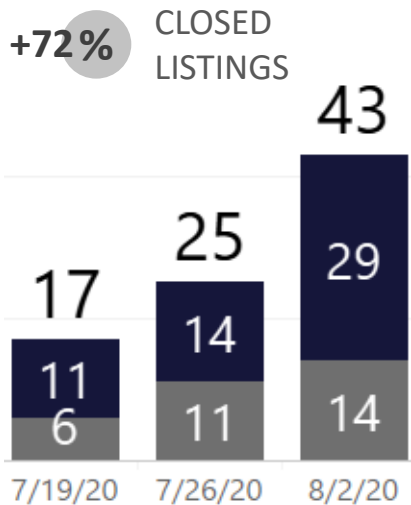

WEEK-TO-WEEK MARKET WATCH

Routt County

August 2 – 8, 2020

■ Single-Family Residence ■ Townhome/Condominium/Multi-Family ■ All

STEAMBOAT SPRINGS
BOARD of REALTORS®

YEAR-TO-YEAR MARKET WATCH

■ Single-Family Residence ■ Townhome/Condominium/Multi-Family ■ All