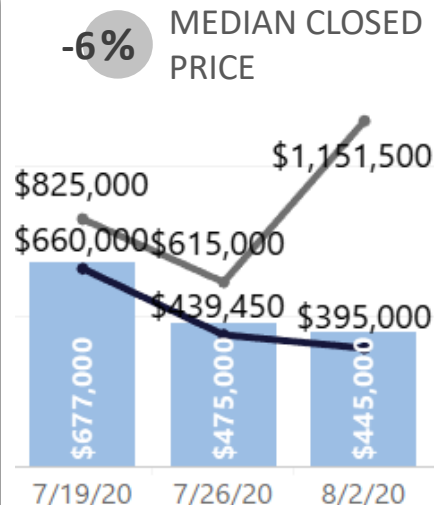

WEEK-TO-WEEK MARKET WATCH

Routt County

August 2 – 8, 2020

■ Single-Family Residence ■ Townhome/Condominium/Multi-Family ■ All

STEAMBOAT SPRINGS
BOARD of REALTORS®

YEAR-TO-YEAR MARKET WATCH

■ Single-Family Residence ■ Townhome/Condominium/Multi-Family ■ All