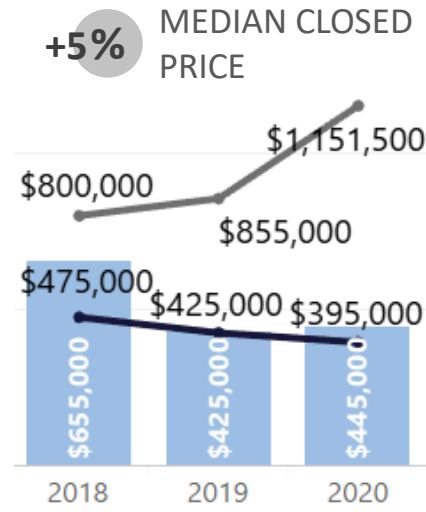

WEEK-TO-WEEK MARKET WATCH

Routt County

August 2 – 8, 2020

■ Single-Family Residence ■ Townhome/Condominium/Multi-Family ■ All

STEAMBOAT SPRINGS
BOARD of REALTORS®

YEAR-TO-YEAR MARKET WATCH

■ Single-Family Residence ■ Townhome/Condominium/Multi-Family ■ All