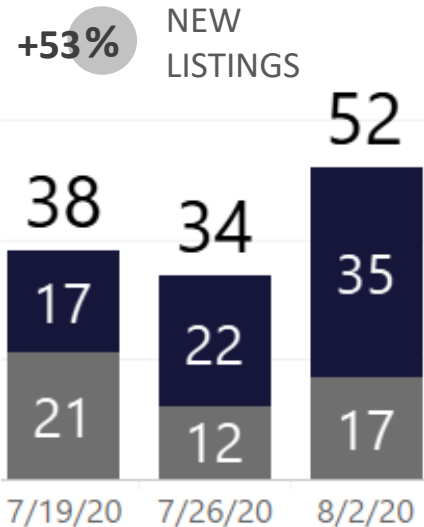

WEEK-TO-WEEK MARKET WATCH

Routt County

August 2 – 8, 2020

■ Single-Family Residence ■ Townhome/Condominium/Multi-Family ■ All

STEAMBOAT SPRINGS
BOARD of REALTORS®

YEAR-TO-YEAR MARKET WATCH

■ Single-Family Residence ■ Townhome/Condominium/Multi-Family ■ All