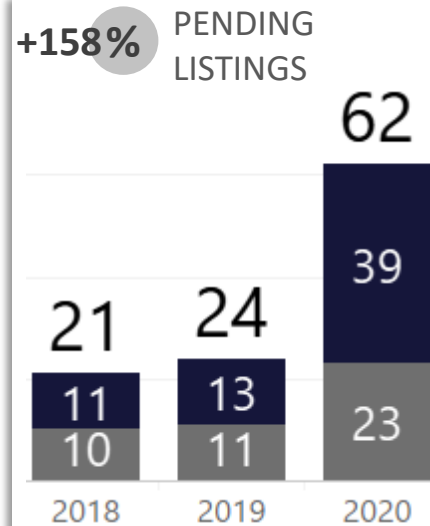

WEEK-TO-WEEK MARKET WATCH

Routt County

August 2 – 8, 2020

■ Single-Family Residence ■ Townhome/Condominium/Multi-Family ■ All

STEAMBOAT SPRINGS
BOARD of REALTORS®

YEAR-TO-YEAR MARKET WATCH

■ Single-Family Residence ■ Townhome/Condominium/Multi-Family ■ All