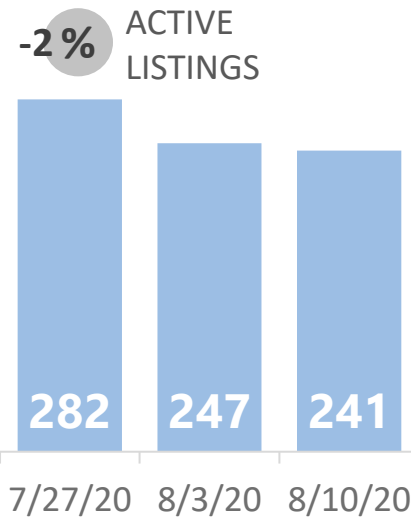

WEEK-TO-WEEK MARKET WATCH

Routt County

August 2 – 8, 2020

■ Single-Family Residence ■ Townhome/Condominium/Multi-Family ■ All

STEAMBOAT SPRINGS
BOARD of REALTORS®

YEAR-TO-YEAR MARKET WATCH

■ Single-Family Residence ■ Townhome/Condominium/Multi-Family ■ All