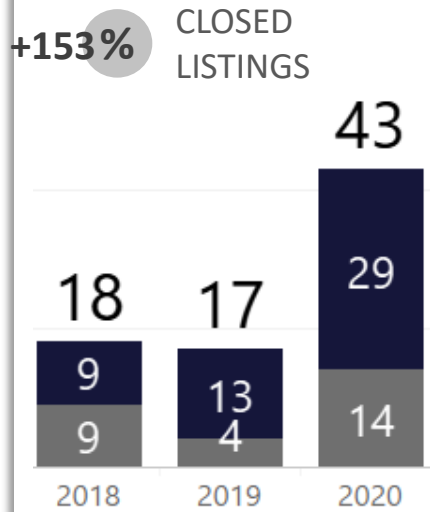

WEEK-TO-WEEK MARKET WATCH

Routt County

August 2 – 8, 2020

■ Single-Family Residence ■ Townhome/Condominium/Multi-Family ■ All

STEAMBOAT SPRINGS
BOARD of REALTORS®

YEAR-TO-YEAR MARKET WATCH

■ Single-Family Residence ■ Townhome/Condominium/Multi-Family ■ All