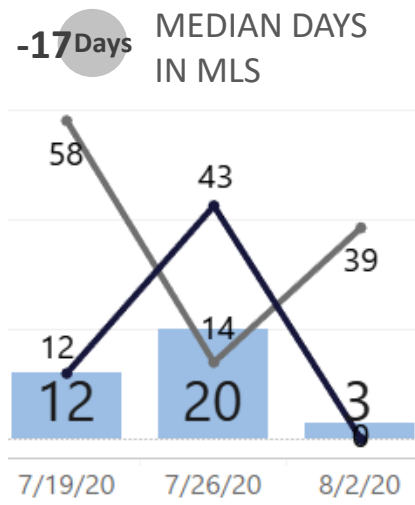

WEEK-TO-WEEK MARKET WATCH

Routt County

August 2 – 8, 2020

■ Single-Family Residence ■ Townhome/Condominium/Multi-Family ■ All

STEAMBOAT SPRINGS
BOARD of REALTORS®

YEAR-TO-YEAR MARKET WATCH

■ Single-Family Residence ■ Townhome/Condominium/Multi-Family ■ All